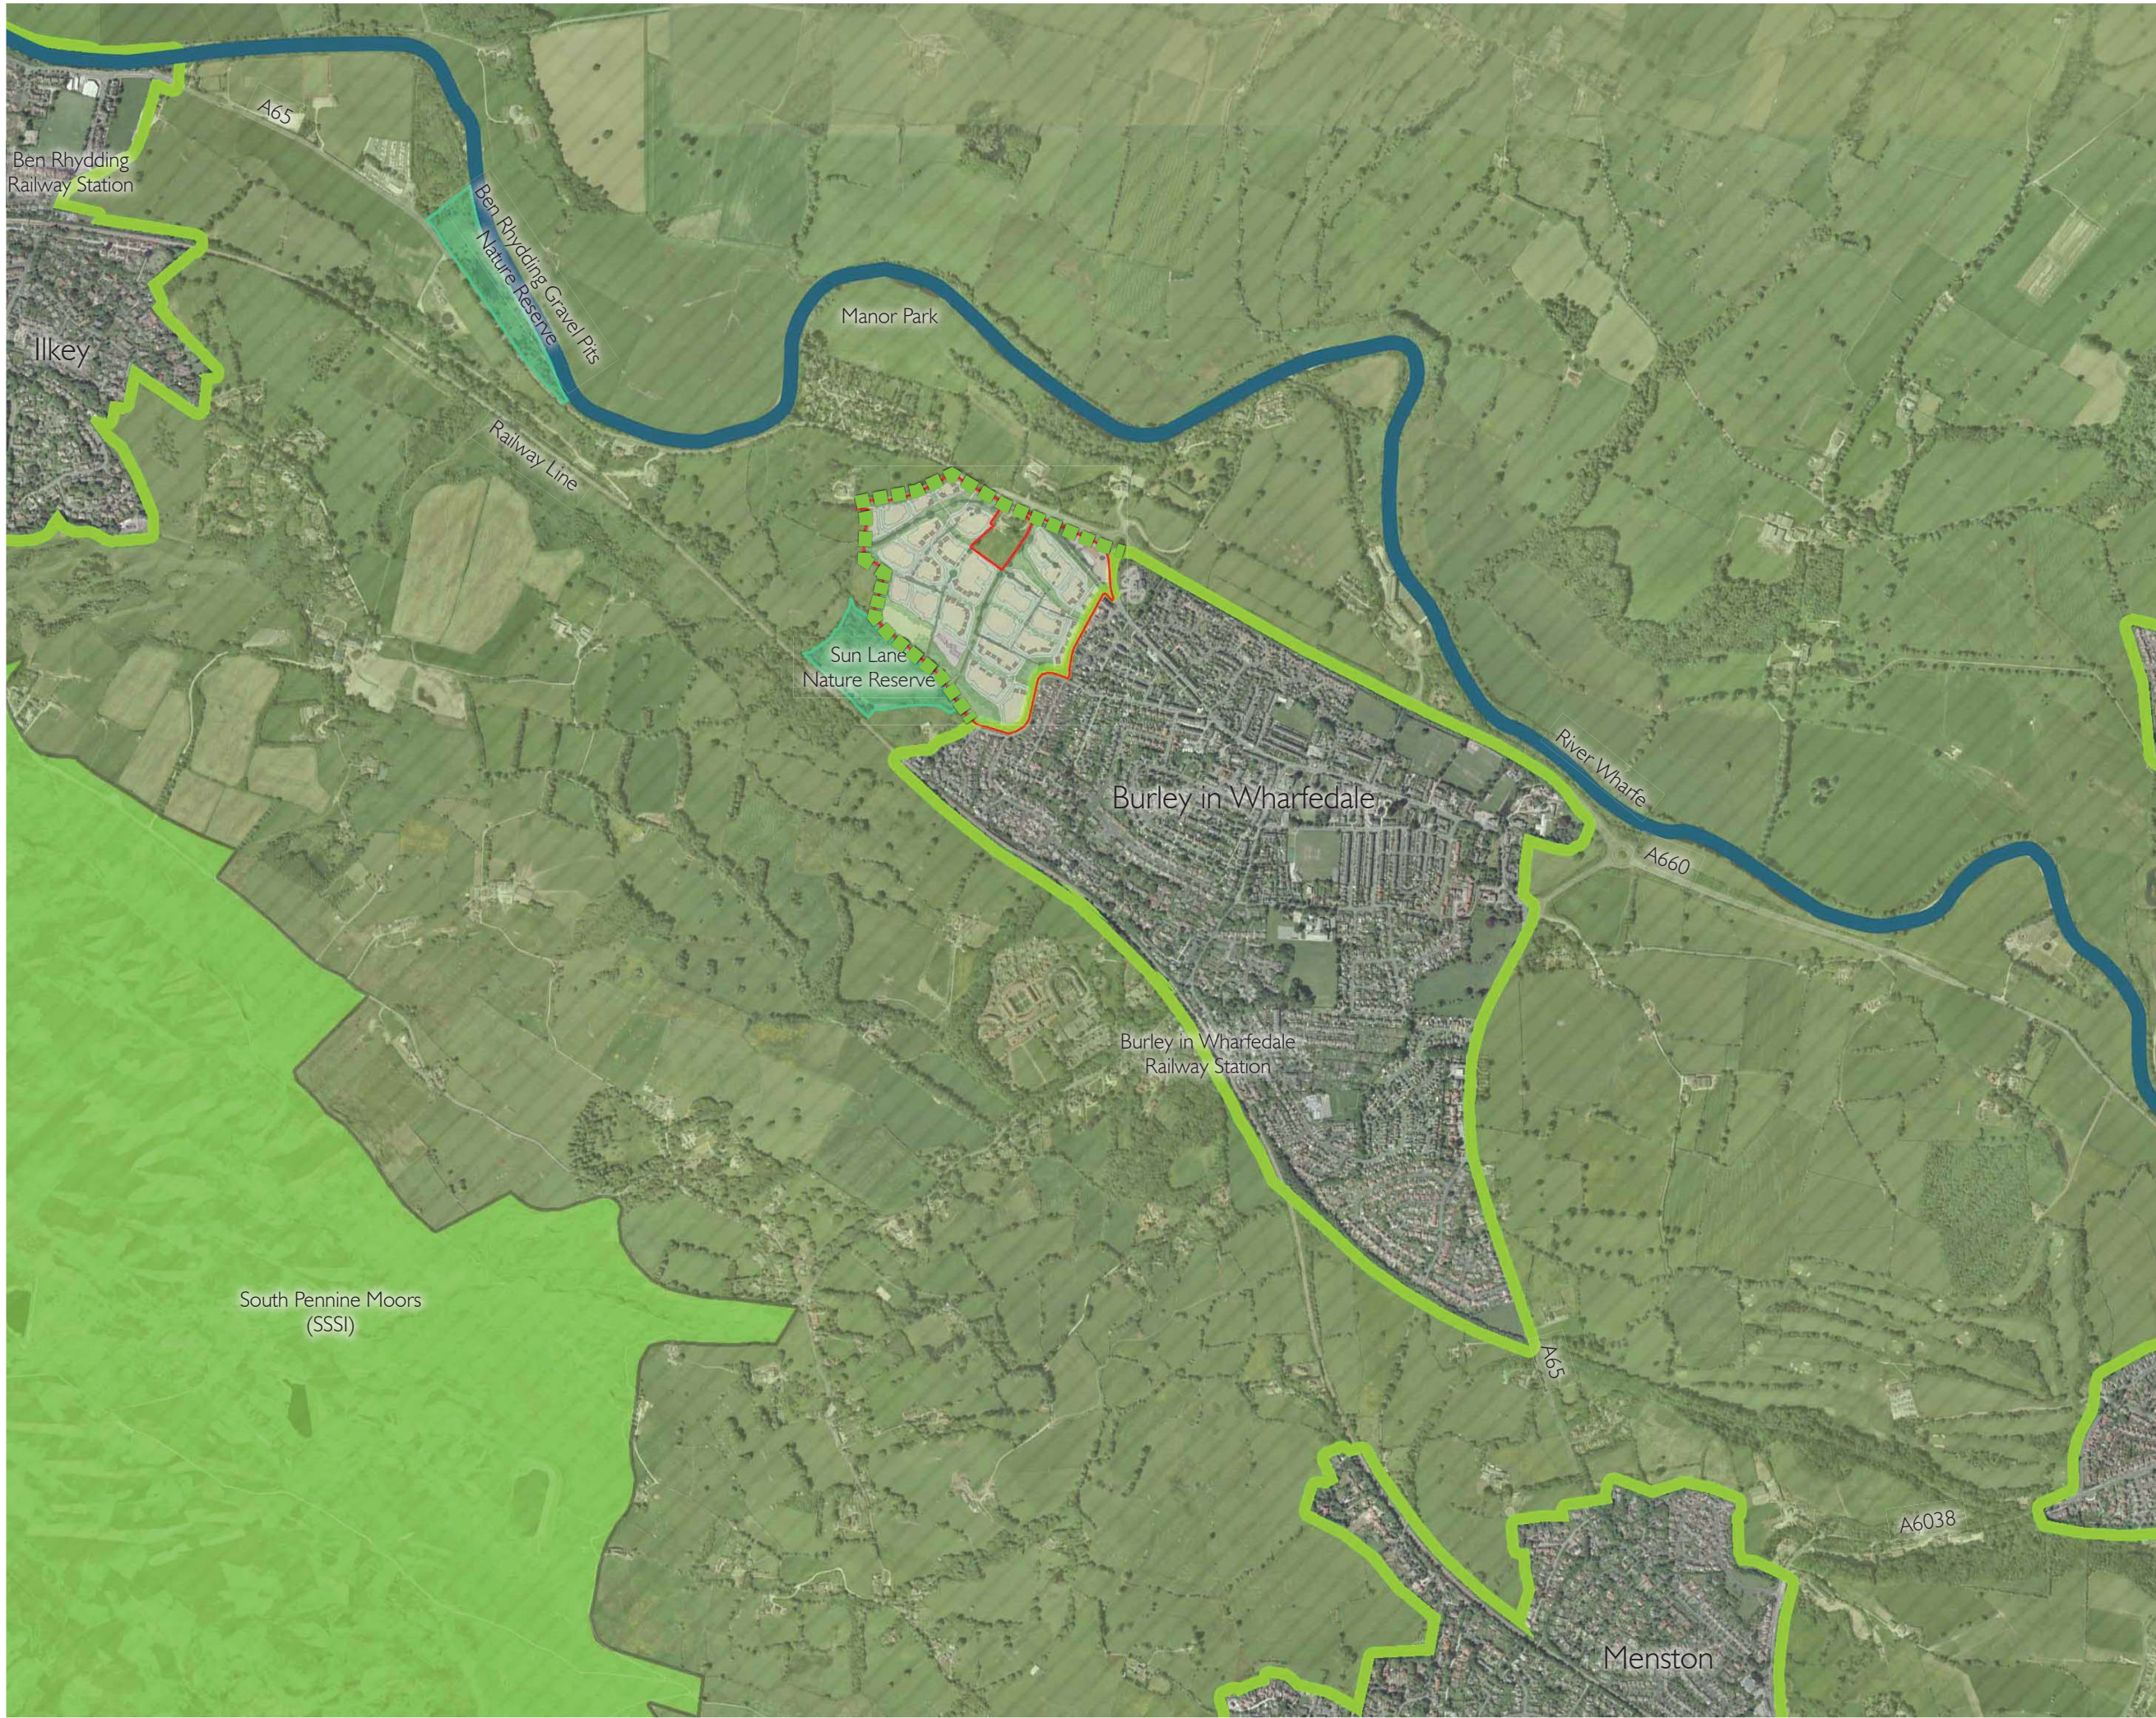

Key

-  Site boundary
-  Village Extent
-  Green Belt (Policy GB1)
-  Potential new Green Belt boundary
-  Sites of Special Scientific Interest (Policy NE8)
-  Sites of Local Conservation Importance (Policy NE9)
-  River Wharfe

CEG LAND PROMOTIONS LTD

Burley in Wharfedale

Green Belt Context

Scale: NTS